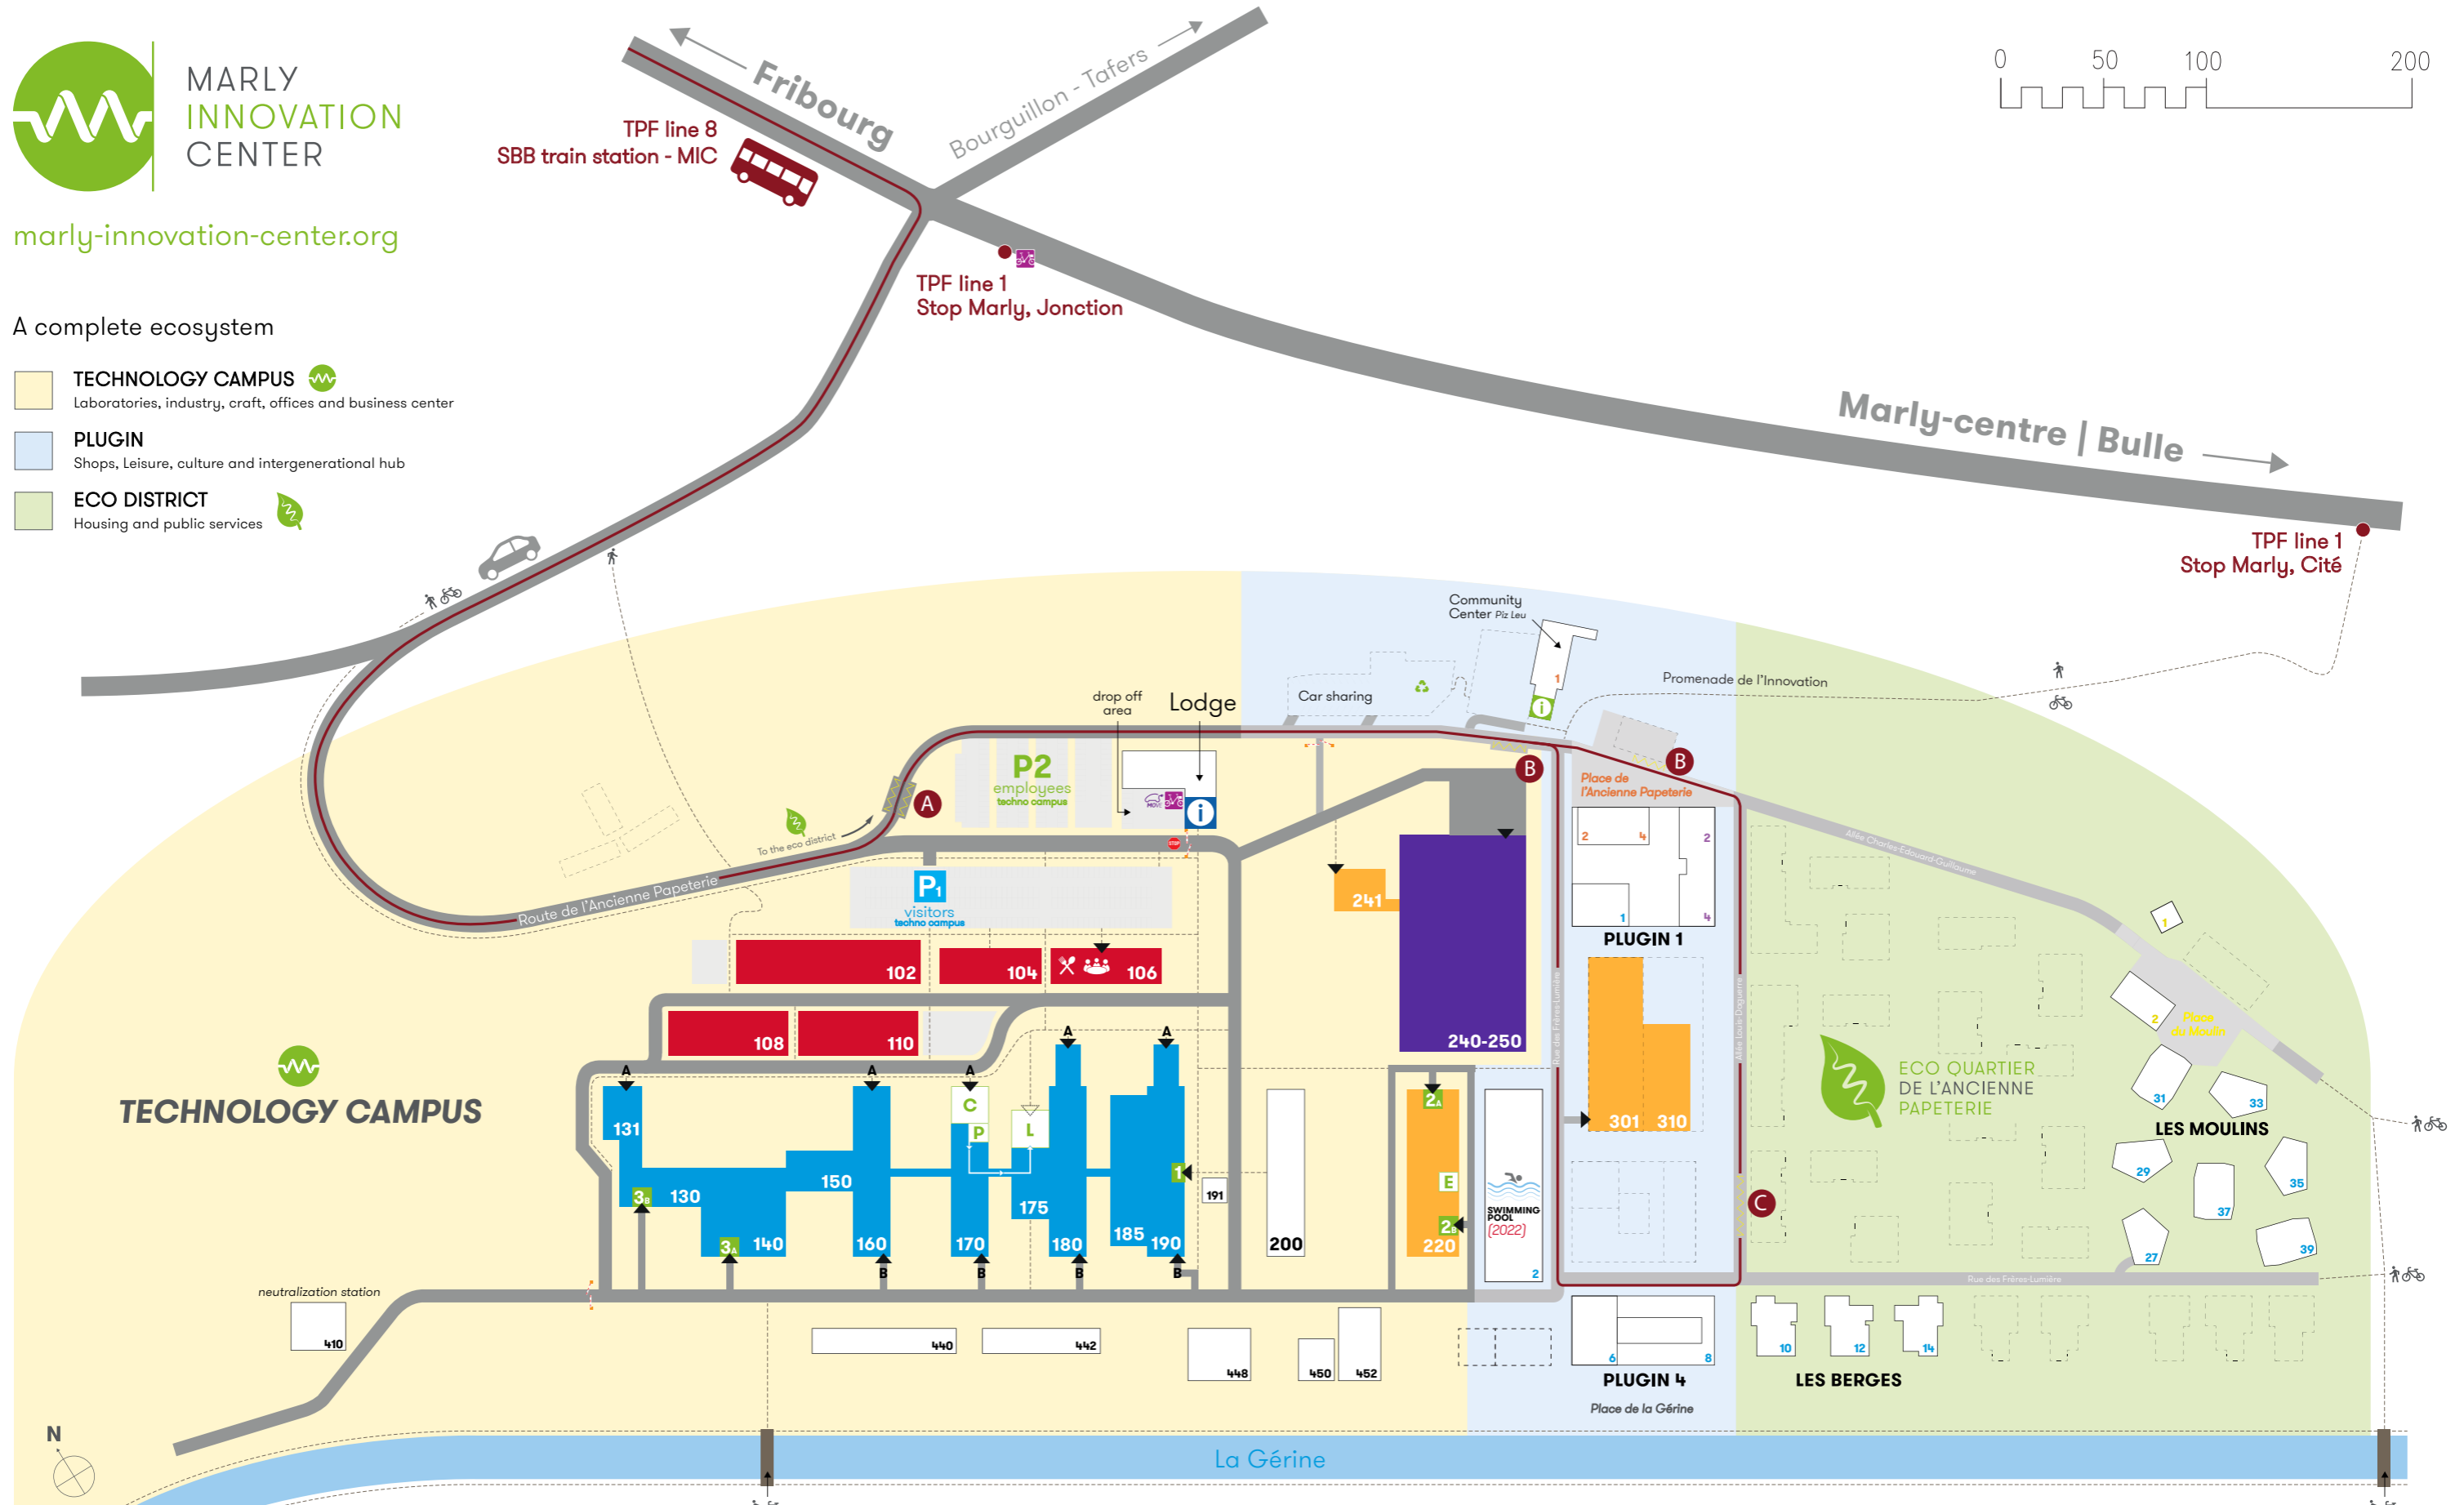

A complete ecosystem

- TECHNOLOGY CAMPUS** Laboratories, industry, craft, offices and business center
- PLUGIN** Shops, Leisure, culture and intergenerational hub
- ECO DISTRICT** Housing and public services

Environment

BUS HUB BUSINESS	LAB HUB LABORATORIES	TEC HUB TECHNOLOGY	LOG HUB LOGISTICS
----------------------------	--------------------------------	------------------------------	-----------------------------

Legend

Business Center Ciba-Iford-Tello rooms	Cinéma room	Photochimie room	Information (Lodge) techno campus	Visitor car park techno campus	PubliBike
Restaurant	Lumière room Accès via bât. 170	Encyclopédie room	Information eco district	Building entrance	Charging station
30 km/h area	20 km/h area	Line 8	Bike / pedestrian sections	TPF line 8 - Stop Marly, Innovation Center	TPF line 8 - Stop Marly, Ancienne Papeterie
TPF line 8 - Stop Marly, Piscine					