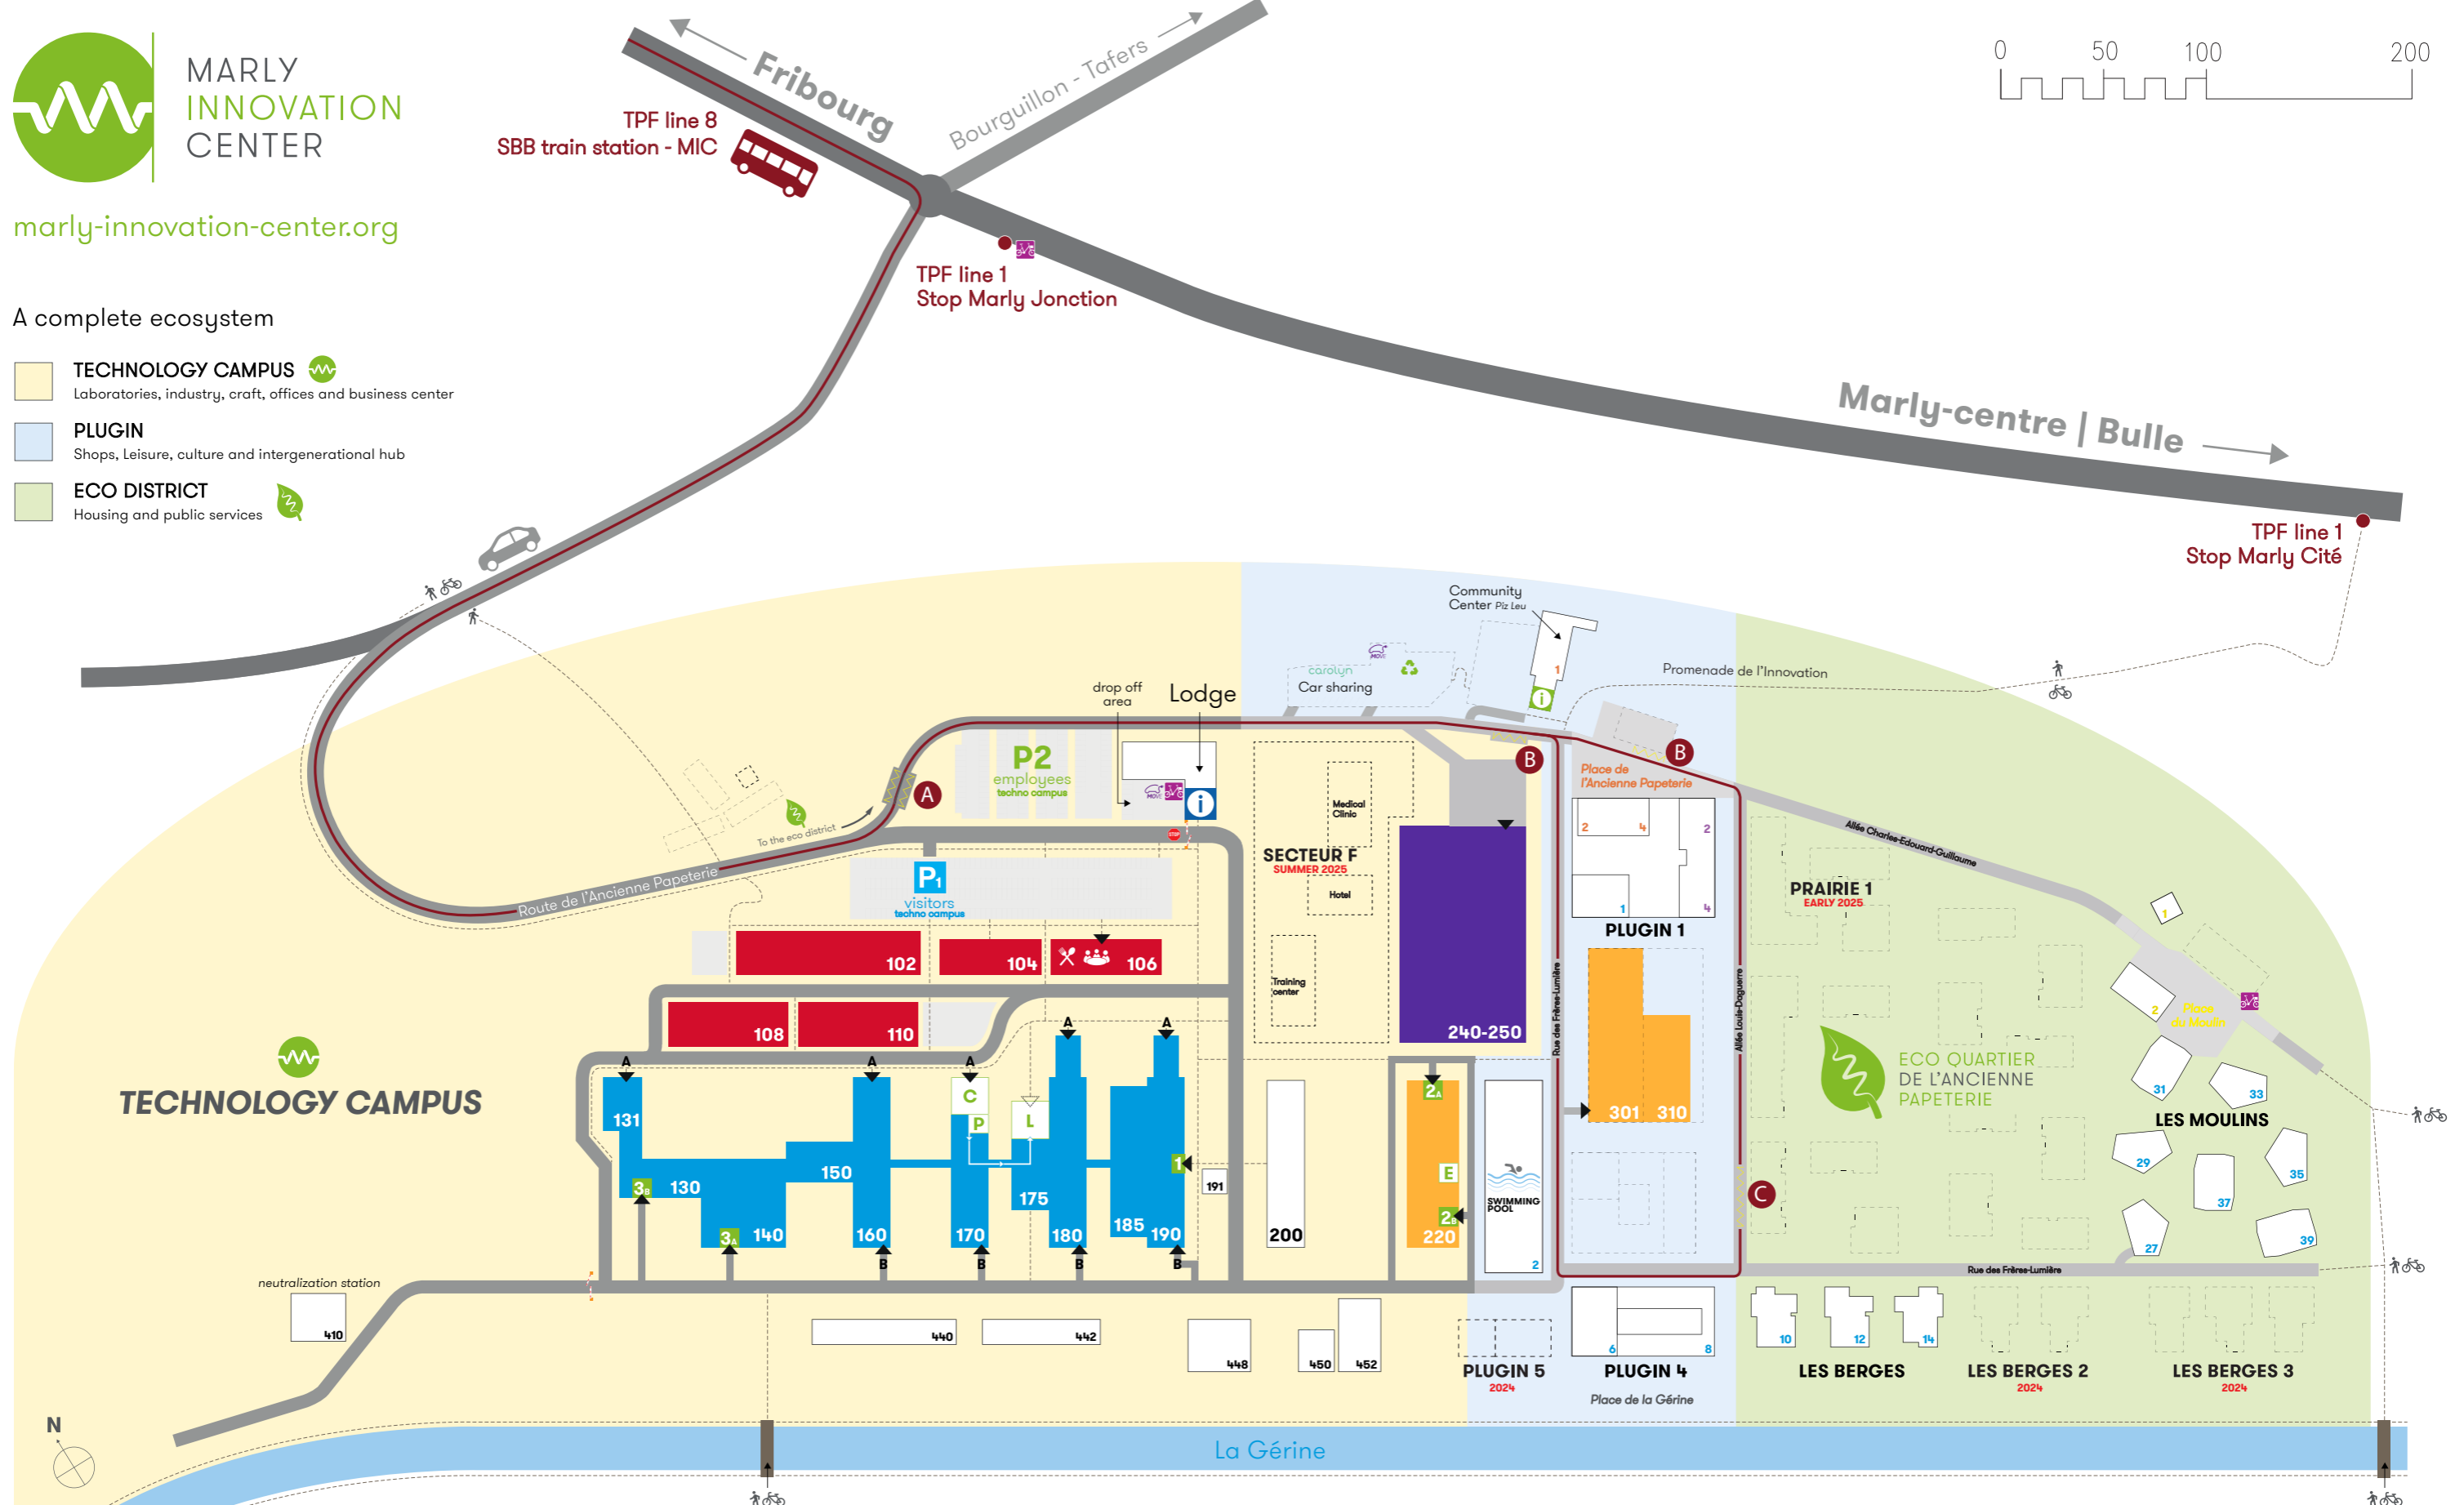

A complete ecosystem

- TECHNOLOGY CAMPUS** Laboratories, industry, craft, offices and business center
- PLUGIN** Shops, Leisure, culture and intergenerational hub
- ECO DISTRICT** Housing and public services

Environment

BUS HUB	LAB HUB	TEC HUB	LOG HUB
BUSINESS	LABORATORIES	TECHNOLOGY	LOGISTICS

Legend

Business Center Ciba-Iford-Telko rooms	Cinéma room	Photochimie room	Information (Lodge) techno campus	Visitor car park techno campus	PubliBike
Restaurant	Lumière room Accès via bât. 170	Encyclopédie room	Information eco district	Building entrance	Charging station
30 km/h area	20 km/h area	Line 8	Line 100	Bike / pedestrian sections	
TPF line 8, Stop Marly Innovation Center		TPF line 8, Stop Marly Ancienne Papeterie		TPF line 8, Stop Marly Piscine	